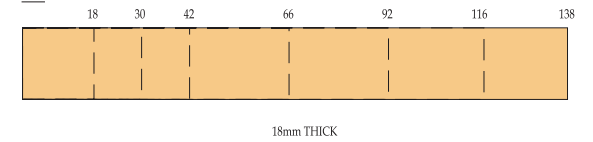

FINGER JOINTED PINE PROFILES - STD LENGTH 5.4

M.V. STEP

FINGER PULL

SCOTIA

SINGLE BEVEL

QUAD

TRI QUAD

TWIN BEVEL

BULL NOSE

PENCIL ROUND

SPLAYED

KT SPLAYED

HALF SPLAY

BOW STEP

AUSTRALIAN COLONIAL

WINDOW REVEALS

ARRISSED

DAR

DOOR JAMBS

REBATED DOOR JAMB

DOOR JAMB SETS - ARRISSED

PINE MOULDINGS OPERATION

PHONE 1800 638 766
FAX 1800 357 372
EMAIL pmo@chhwoodproducts.com.au

SOLID PINE PROFILES - STYLEWOOD - Suitable for staining

Random Length min 2.1 - 5.4