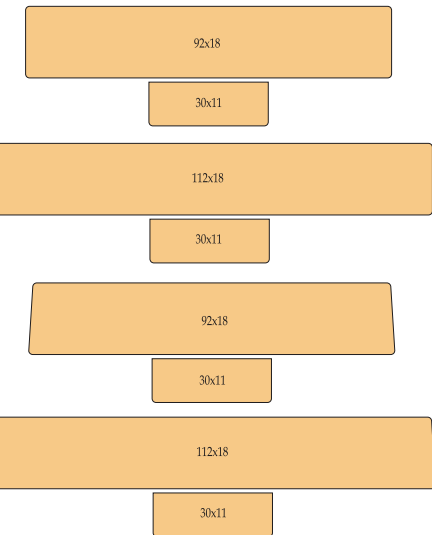

PINE MOULDINGS OPERATION

PHONE 1800 638 766
FAX 1800 357 372
EMAIL pmo@chhwoodproducts.com.au

SOLID PINE PROFILES - STYLEWOOD - Suitable for staining

Random Length min 2.1 - 5.4